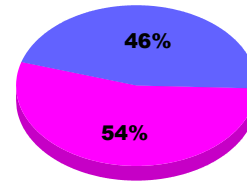

YTD Status Quo Clubs 2011-2012

Status Quo Clubs Compared to Status Quo Members

Legend: Status Quo Clubs (Cyan), Total Status Quo Members (Green)

MEMBERSHIP

Membership Results
2011-2012

Membership
2010-2011

Month	Net Memb Goal	Actual New Memb	Actual Dropped Memb	Gain/Loss of Memb	Gain/Loss of Memb
Jul/Aug/Sep		36	-94	-58	-31
Totals		36	-94	-58	-31

Membership Results 2011-2012

Goal, New, Dropped, Gain/Loss

Legend: Goal (Cyan), Actual (Green), Dropped (Yellow), Gain Loss (Magenta)

Comparison of Membership Gain/Loss

Current Year Compared to the Previous Year

Legend: Current Year (Cyan), Previous Year (Green)

Gender Comparison 2011-2012

Jul/Aug/Sep

Legend: Male (Blue), Female (Magenta)